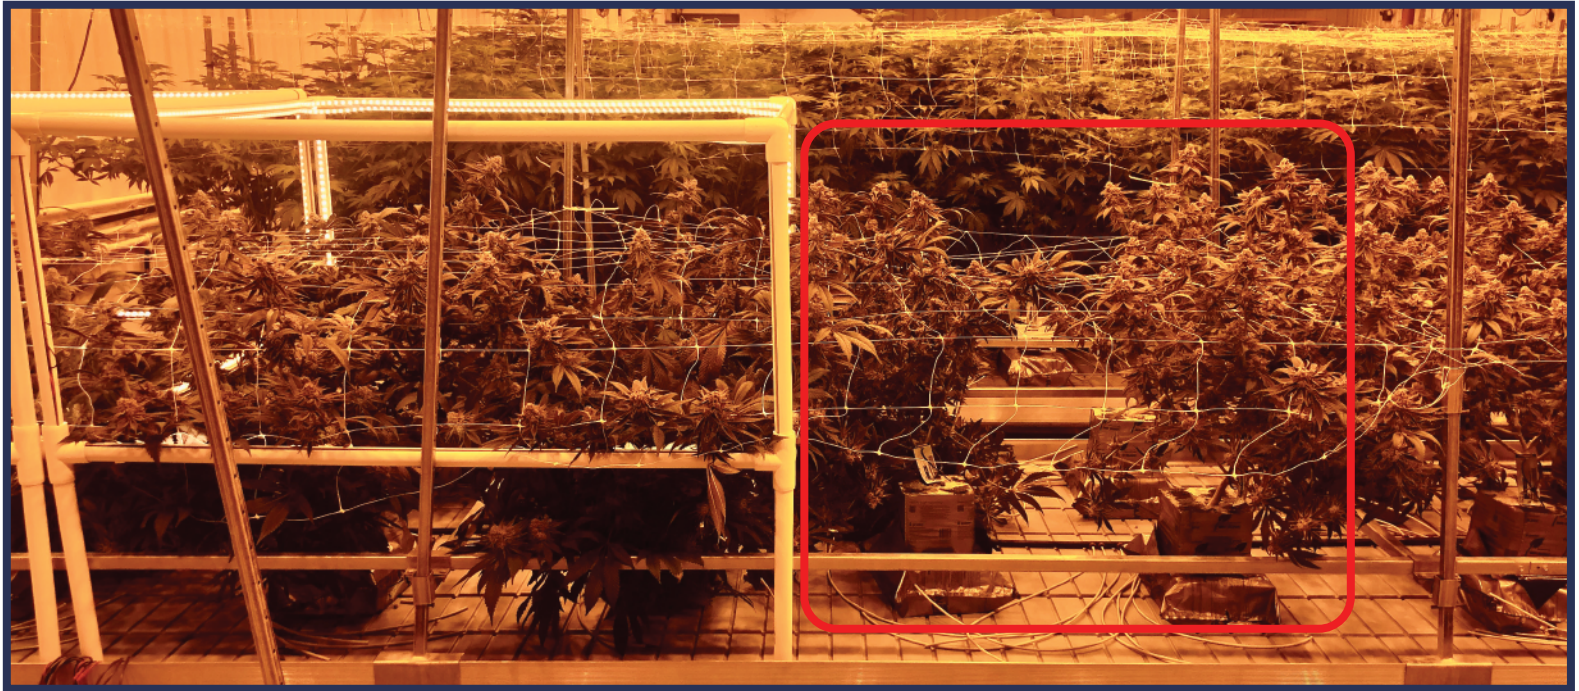

HAZY FARMS SEES 74% GAIN IN YIELD IN UNDERPERFORMING CANNABIS STRAIN WITH THE ADDITION OF PROXIMITY LIGHTING

One of the challenges Hazy Farms faced with their popular Cherry Punch strain was the limited amount of yield produced despite great quality and high THC levels.

SPOTLIGHT ON HAZY FARMS:

Hazy Farms is a premier commercial cannabis cultivator in Michigan that blends process and technology together for a superior product. With over 40 years of combined experience in the cannabis industry, Hazy Farms offers a diverse selection of strains that meet only the highest of standards. They take the time to select, grow and cultivate, always with a focus on the end product which is why Hazy Farms is committed to small-batch cultivation to ensure that each strain is of the utmost quality.

TRIAL DETAILS

- Cannabis Strain: Cherry Punch
- 64ft² of Proximity CUBE Lighting
 - 8 plants in trial group
 - 16 plants in control group

RESULTS

- 72% Increase in wet weight at harvest
- 74% Increase in dry weight
- 20% Increase in sellable packaged flower
- No significant change in THC levels

"We were skeptical of the results we would achieve in the beginning, however the results with Proximity CUBE are shocking."

Luke Puetz
Operations Manager
Hazy Farms™ Premier Brands

KEY INSIGHTS

1. (ABOVE) the plants just outside the CUBE lighting area grew toward the CUBE lighting and were over 30% heavier when weighed immediately after being harvested.
2. (Below) Cherry Punch is a shorter strain of cannabis and while the height of the plants remained the same, the density of bud throughout the crop increased when using CUBE.